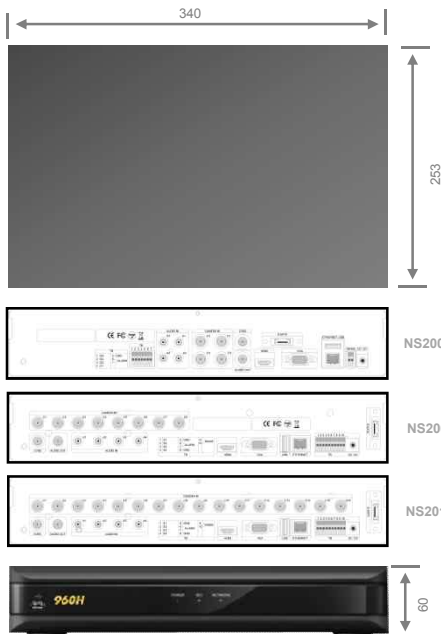

4/8/16CH 960H Compact DVR

Key Features

- 960H Recording
- Max. 1HDDs
- E-SATA for extension of storage
- Smart phone support
- Easy Interface / Strong Network

Dimensions

Unit : mm

MODEL		NS2004-N	NS2008-N	NS2016-N
DISPLAY				
Live	Resolution	1920 x 1080 or 1024 x 768		
	Display Mode	1, 4	1, 4, 9	1, 4, 9, 16
	Digital Zoom	Up to x 10		
INTERFACE				
Video In	Input(BNC)	4CH	8CH	16CH
	HDMI	1		
Video Out	VGA	1		
	Composite	1 (Selectable by Spot or Live)		
Audio	Input(RCA)	4	4	4
	Output	1 (HDMI, RCA)		
Interface	USB 2.0	2		
	RS-485	1		
	E-SATA	1		
	Ethernet	1		
	Sensor Input	4		
	Alarm Output	1 Relay		
	SATA	1 x SATA HDD (Max. 4TB)		
PERFORMANCE				
Compression Algorithm		Video : H.264, Audio : G726		
Operating System		Embedded Linux		
Multi-Operation		Pentaplex (Live, Recording, Playback, Backup, Network)		
Recording	960x480(960x576)	Up to 120(100)fps	Up to 240(200)fps	Up to 240(200)fps
	704x480(704x576)	Up to 120(100)fps	Up to 240(200)fps	Up to 240(200)fps
	352x240(352x288)	Up to 120(100)fps	Up to 240(200)fps	Up to 240(200)fps
	Max.fps/ch	30(25)fps/CH		15(12)fps/CH
	Mode	Manual / Continuous / Schedule / Motion / Sensor & Pre/Post, Panic		
	Pre-alarm	0~30sec		
	Post-alarm	0~120sec		
Playback	Search	Search by Time, Calendar, Events, Thumbnail and First/Last Search		
	Speed	1x, 2x, 4x, 8x, 32x, 128x		
Backup	Backup Device	USB Memory Stick/HDD, Backup by Network		
	Backup File Format	AVI (With or Without Timestamp), PS (Playback in Backup-Viewer)		
Events & Alarm		Email & FTP Notification / Alarm-out / Buzzer for Events & Video Loss Warning Message & Buzzer for HDD Over-Temperature		
Network	Transmission	Video Dual-Stream (Local recording & Network Transmission) Bandwidth adjustable (64/128/256/512Kbps, 1/2/4/10Mbps, Unlimited)		
	Netclient/Web(I.E.)	Live, Playback, Backup, PTZ, DVR Setup		
	Mobile Viewer	Supported by Android OS, iOS(Iphone)		
GENERAL				
Power		DC12V / 3 A		
Storage temperature & humidity		-20~60 °C / 20~95% RH		
Operating temperature & humidity		5~40 °C / 20~80% RH		
Dimension (W x D x H)		340 X 253 X 60 mm		
Weight		3kg		