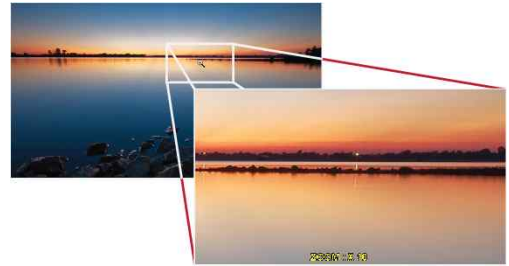

Digital Zoom X10 in live & Playback

Various Network viewer application

IE Web monitoring, Java viewer for Safari, Firefox and more, Simple Net-client S/W and NETMMS S/W for more strong Central monitoring System.