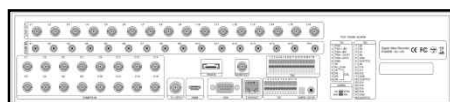

NS8008-N / 8016-N

8/16CH 960H Real-time Recording DVR

Key Features

- 8/16ch 960H Real-time Recording
- Video Loop-Out
- Max. 4HDDs with DVD-RW
- e-SATA and USB AUTO Backup
- DVD-RW (Optional)
- Smart phone support
- Easy / Strong Network
- POS, Jog control

Dimensions

Unit : mm

NS8008-N

NS8016-N

87

MODEL	NS8008-N		NS8016-N	
DISPLAY				
Live	Resolution	1920 x 1080 or 1024 x 768 (by rear DIP switch)		
	Display Mode	1, 4, 9	1, 4, 9, 16	
	Digital Zoom	Up to x 10		